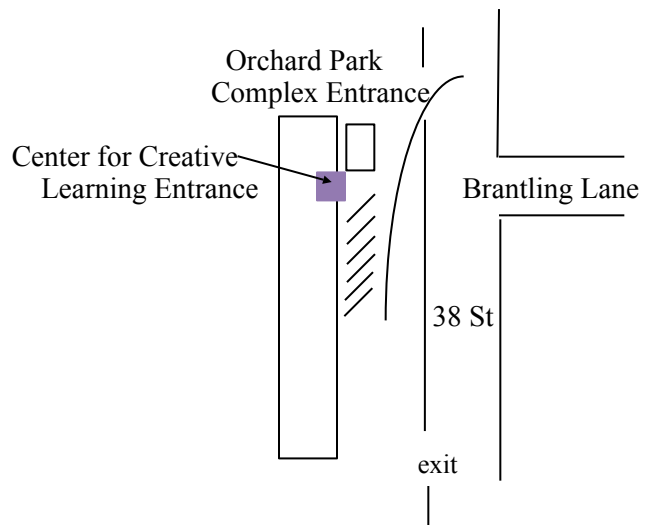

From the North - 43rd St / Miller Parkway driving south, turn east on Greenfield Avenue toward 38 St.

From the South - 43rd St/Miller Parkway driving north, turn east on Mitchell Street toward 38 Street.

Our facility is in an industrial loft/warehouse building, across from a park and residences. The entrance to our parking lot is just north of Brantling Lane. (The driveway south of Brantling Lane is the exit from the parking lot, please use the north entrance to the lot as parking is angled toward the south.) Parking is directly in front of our entrance.

While our exterior is a little funky, industrial and construction, our interior is light, spacious and accomodating! If you get lost, call us at 414-383-5433.

Center for Creative Learning, LLC Conference Center
 1553 South 38 Street, Suite 300 (second floor)
 Milwaukee, WI 53215
 414-383-5433

Entrance to Orchard Park Complex

Entrance to Center for Creative Learning

Be sure to print this map and bring it with you!

Call us at 414-383-5433 if you get lost.

We are looking forward to sharing our new facility with you!