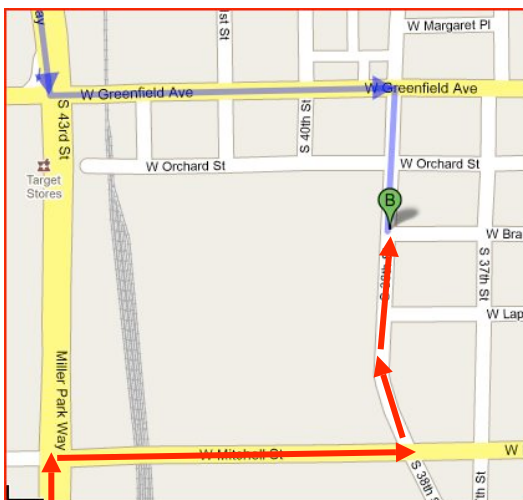

Center for Creative Learning, LLC Conference Center
1553 South 38 Street, Suite 300 (second floor)
Milwaukee, WI 53215
414-383-5433